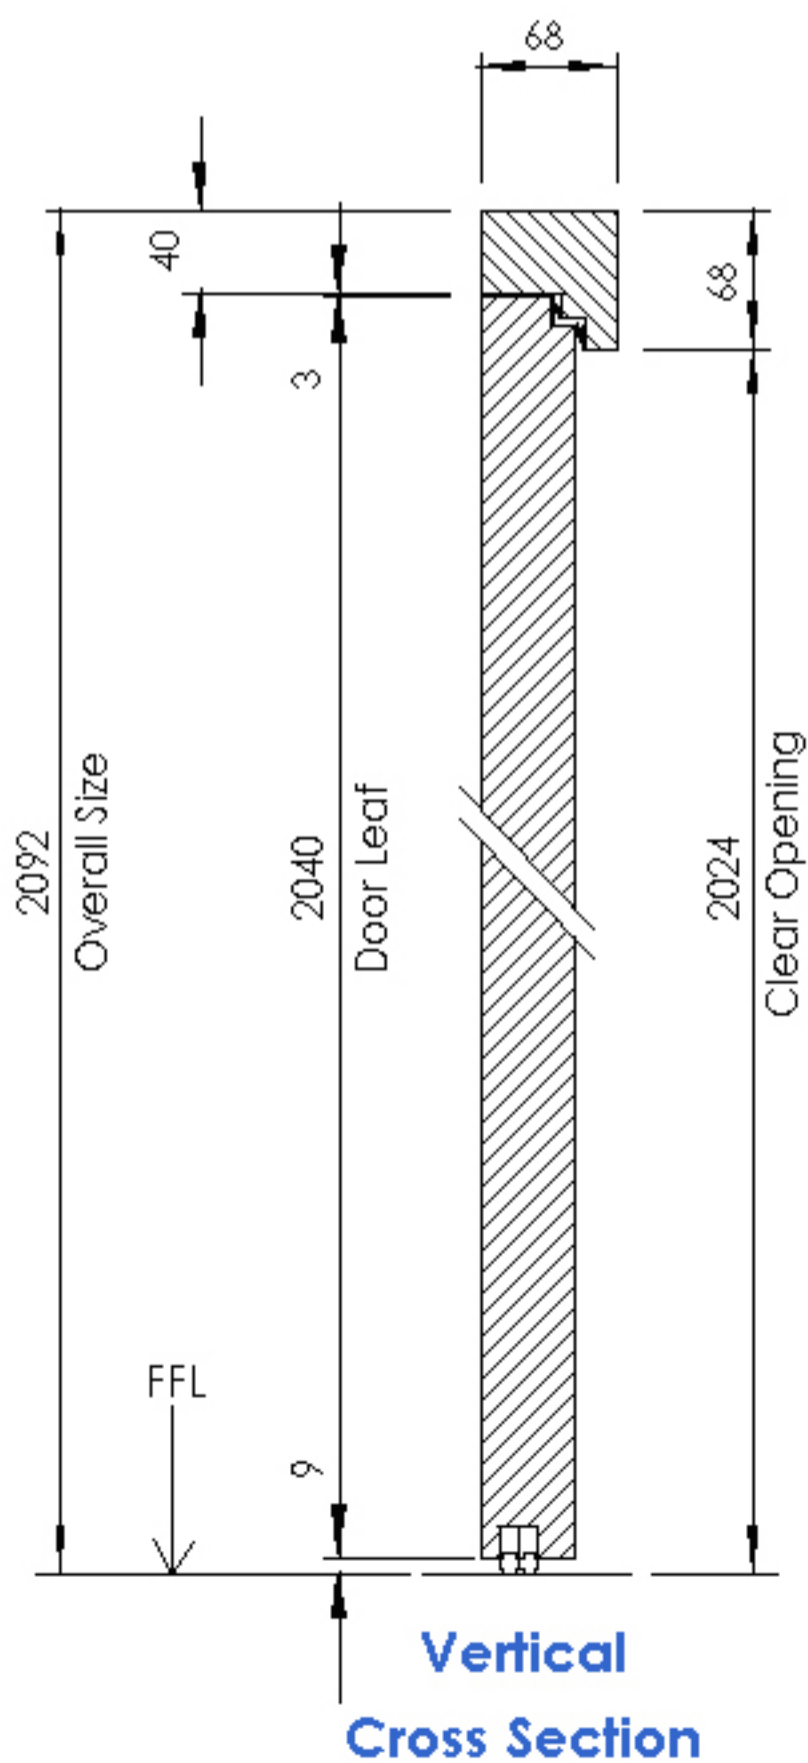

Horizontal Cross Section

Vertical Cross Section

A	B	C
714	578	630
814	678	730
914	778	830
1014	878	930
1114	978	1030
1214	1078	1130

Please note that 914 and 1014 wide doors are our most popular sizes. We can also provide doors to suit any size builderswork opening.

**KA45 Single Leaf
Timber Acoustic Door
Standard Sizes**